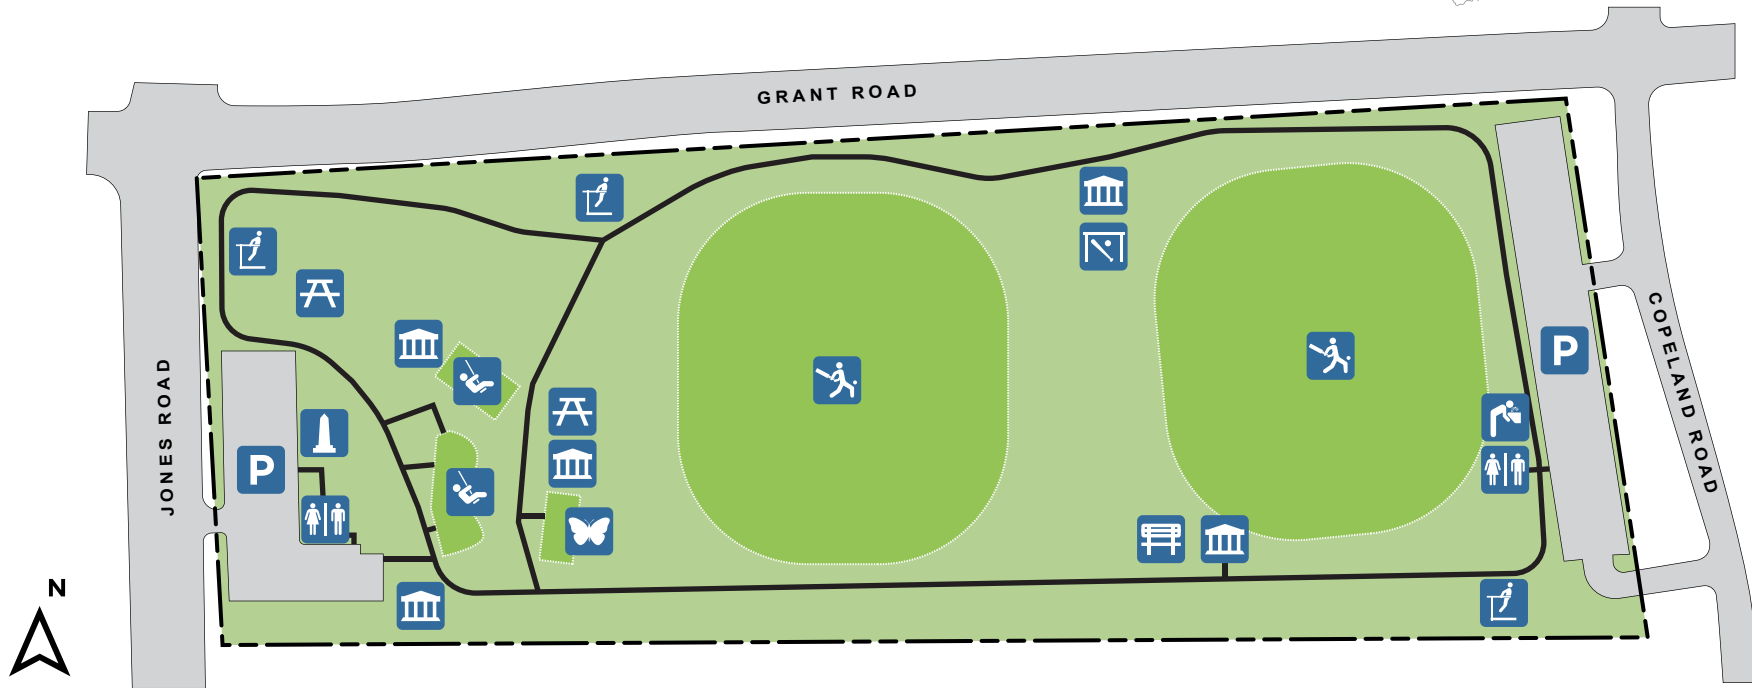

MATZKE PARK

13110 JONES ROAD, HOUSTON, TX 77070

HOURS

OPEN DAILY
7:00 AM - 10:00 PM

PARK DETAILS

PARK ACREAGE: 20 ACRES
TRAIL MILEAGE: 0.7 MILES

PARK FEATURES

- | | | | | |
|---|---|---|--|---|
|  BENCHES |  FITNESS EQUIPMENT |  PICNIC AREA |  BATTING CAGE |  PARK TRAIL (PRIMARY) |
|  BUTTERFLY GARDEN |  DRINKING FOUNTAIN |  PARKING LOT |  RESTROOM | |
|  CRICKET FIELD |  GAZEBO |  PLAYGROUND |  MONUMENT | |