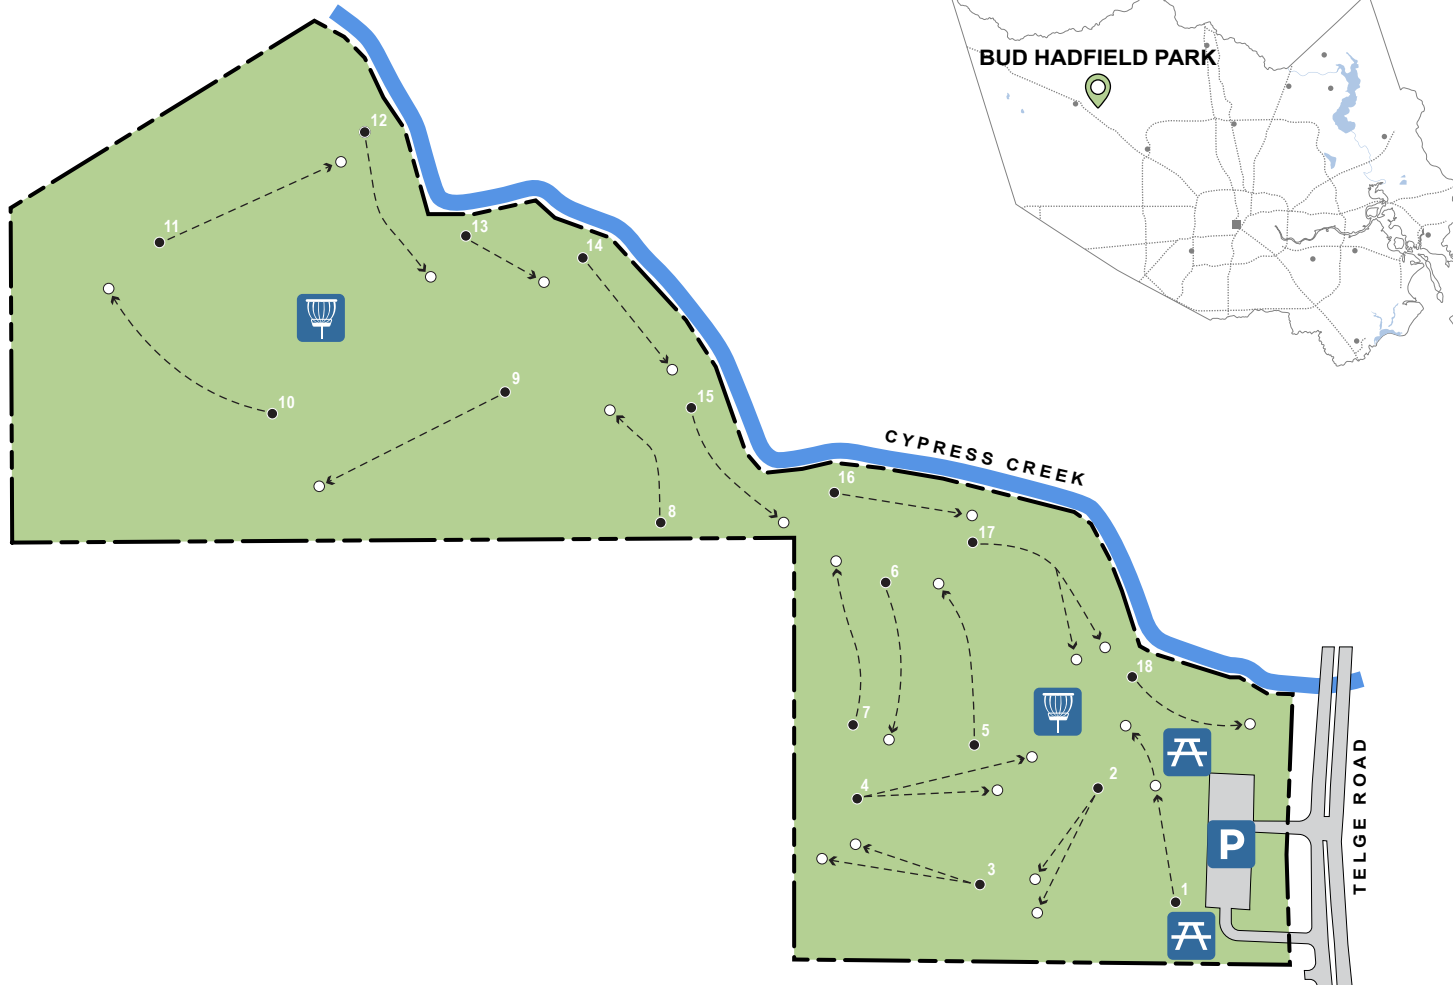

BUD HADFIELD PARK

12405 TELGE ROAD, CYPRESS, TX 77429

HOURS

OPEN DAILY
7:00 AM - DUSK

PARK DETAILS

PARK ACREAGE: 54.5 ACRES
18 HOLE DISC GOLF COURSE

PARK FEATURES

- PICNIC AREA
- PARKING LOT
- DISC GOLF
- DISC GOLF TEE
- DISC GOLF BASKET