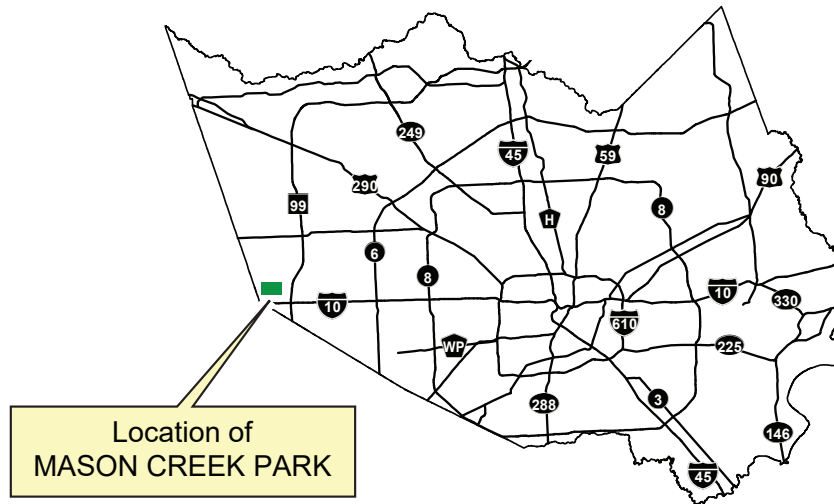

# MASON CREEK PARK NORTH HIKE & BIKE

## MASON CREEK PARK NORTH & MASON CREEK PARK NORTH HIKE & BIKE TRAIL

2500 Porter Road, Katy, TX 77493

Hours of Operation: 7 am - Dusk

Phone Number 281-353-8100

- 98 Acres
- Trail Loop West of Porter - 1.55 Miles
- Trail Loop East of Porter - 1.49 Miles

Location of MASON CREEK PARK

NOT TO SCALE  
7/2/21